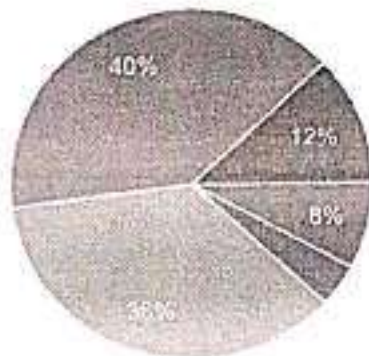

2023-24 Stakeholders satisfactory report Survey of P.J.N. College of Social Work  
Amulga

1. College building/work environment is safe and in good condition.

 Copy

50 responses

- 0- Unsatisfactory
- 1- Fair
- 2- Satisfactory
- 3- Very Good
- 4- Excellent