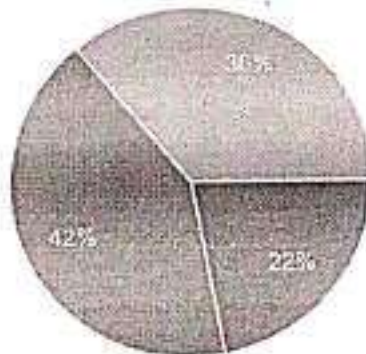

- Excellent
- Very good
- Good
- Fair
- Poor